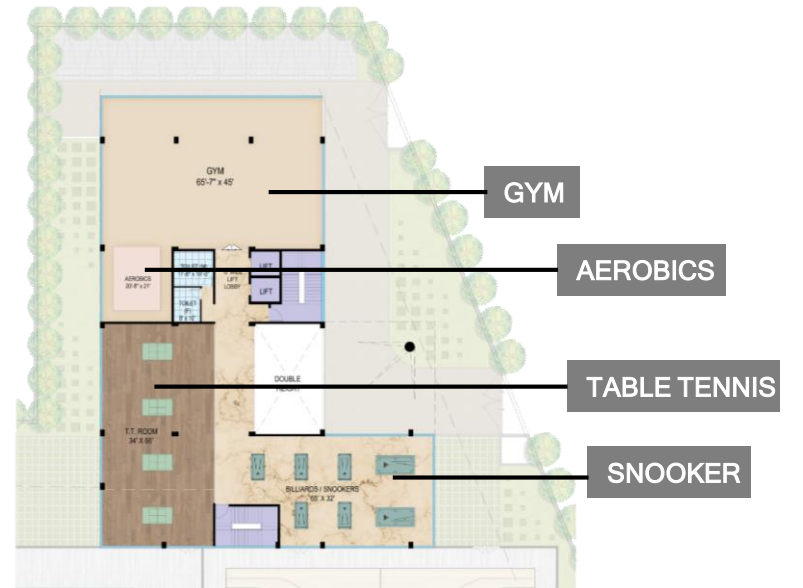

That Is Set To Become the Beacon Of Luxury,
Adorned By A Waterfall Design

A UNIQUE CONCEPT OF ZONING AND CONNECTIVITY

- The club's program is distributed across the **ground floor** and the **rooftop**
- These are **linked by elevators**.
- Amenities within each tower are **paired based on their nature**:
 - the Spa is linked with the Gym,
 - the Family Zone with the Lagoon Restaurant
 - the Business Club with both the bar and Executive Lounge.

AirBridges connecting AirClub atop majestic towers

~1,25,000 SFT
Of Club Amenities

Connected Through
A Glass AirBridge

Making It The Largest
Interconnected Sky Experience
In Gurugram

STATE-OF-THE-ART SPORTS CLUB

GROUND LEVEL

LOWER GROUND

LEVEL - 1

CREATING A PERFECT ECOSYSTEM

For Every Desire Of Live,
Work, Leisure And More..

WELLNESS

The Healing Zone

- Skating Area
- Yoga
- Amphitheatre
- Garden
- Meditation Zone
- Games Area
- Sunken Ponds
- Swimming Pool
- Sauna
- Hamam
- Ice Room
- Steam Room
- Outdoor Fitness
- Water Feature
- Cloud Meditation
- Outdoor Classes
- Cardio
- Climbing Wall
- Banquet Hall
- Spa
- Playground
- Banquet Lawn

Wellness Retreat At the AirClub !

LEISURE

The Aquatic Luxury

- Cafe
- Island Dining
- Art Room
- Lounge
- Music Room
- Sky Dining
- Water Restaurants
- Banquet Lawn
- Shallow Water Feature
- Green Pods
- Arcade Room
- Waterfall
- Restaurant
- Games Room
- Outdoor Sculpture Plan
- Virtual Gaming Room
- Karaoke Room