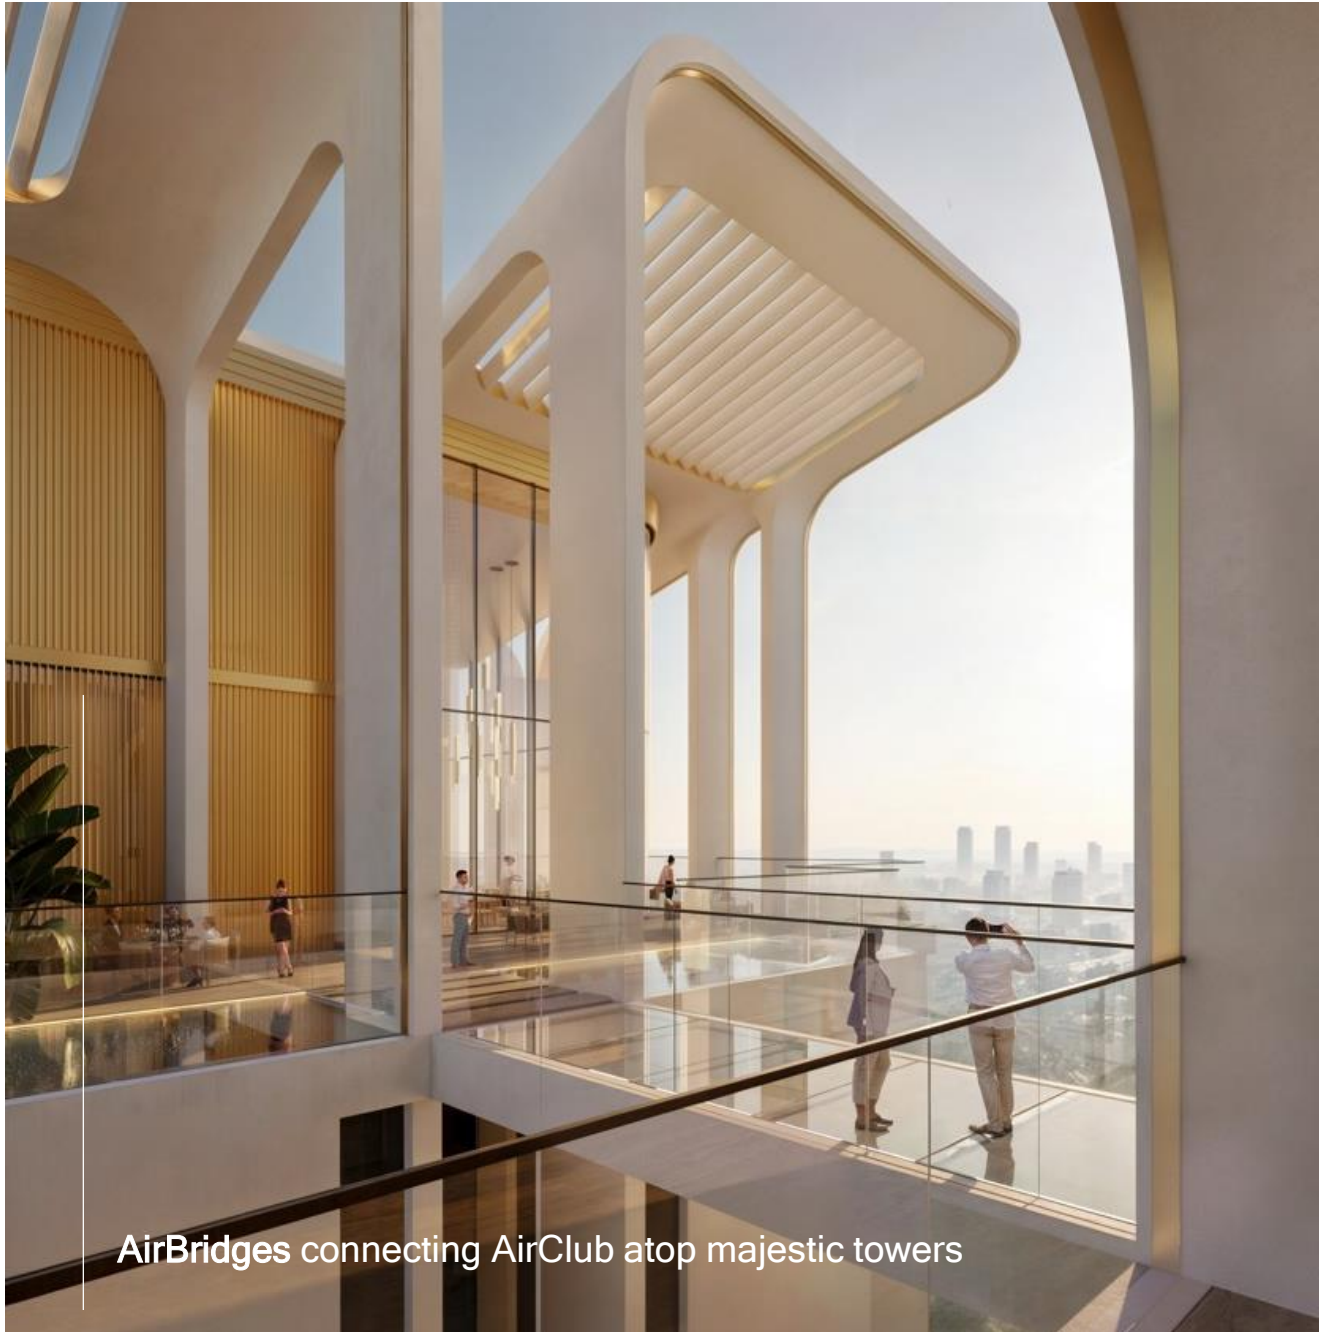

TOWER ENTRANCE

A symphony of elegance and architectural brilliance.

A world where luxury
meets leisure

IT ISN'T JUST ABOUT LIVING

It's An Experience That
Takes Your Breath Away

Only A Few Names
Across The Globe Offers
A SCINTILLATING EXPERIENCE
IN THE SKY

Marina Sands Bay, Singapore

The Skypark, Hong

Oxley & Stirling Residences, Australia

Pinnacle@Duxton,

Now Experience The Same In

GURUGRAM

LIVE THE LARGEST
AIR CLUB
In Gurugram
EXPERIENCE

THE CROWNING GLORY

That Is Set To Become the Beacon Of Luxury,
Adorned By A Waterfall Design

A UNIQUE CONCEPT OF ZONING AND CONNECTIVITY

- The club's program is distributed across the **ground floor** and the **rooftop**
- These are **linked by elevators**.
- Amenities within each tower are **paired based on their nature**:
 - the Spa is linked with the Gym,
 - the Family Zone with the Lagoon Restaurant
 - the Business Club with both the bar and Executive Lounge.

AirBridges connecting AirClub atop majestic towers

~1,25,000 SFT
Of Club Amenities

Connected Through
A Glass AirBridge

Making It The Largest
Interconnected Sky Experience
In Gurugram

STATE-OF-THE-ART SPORTS CLUB