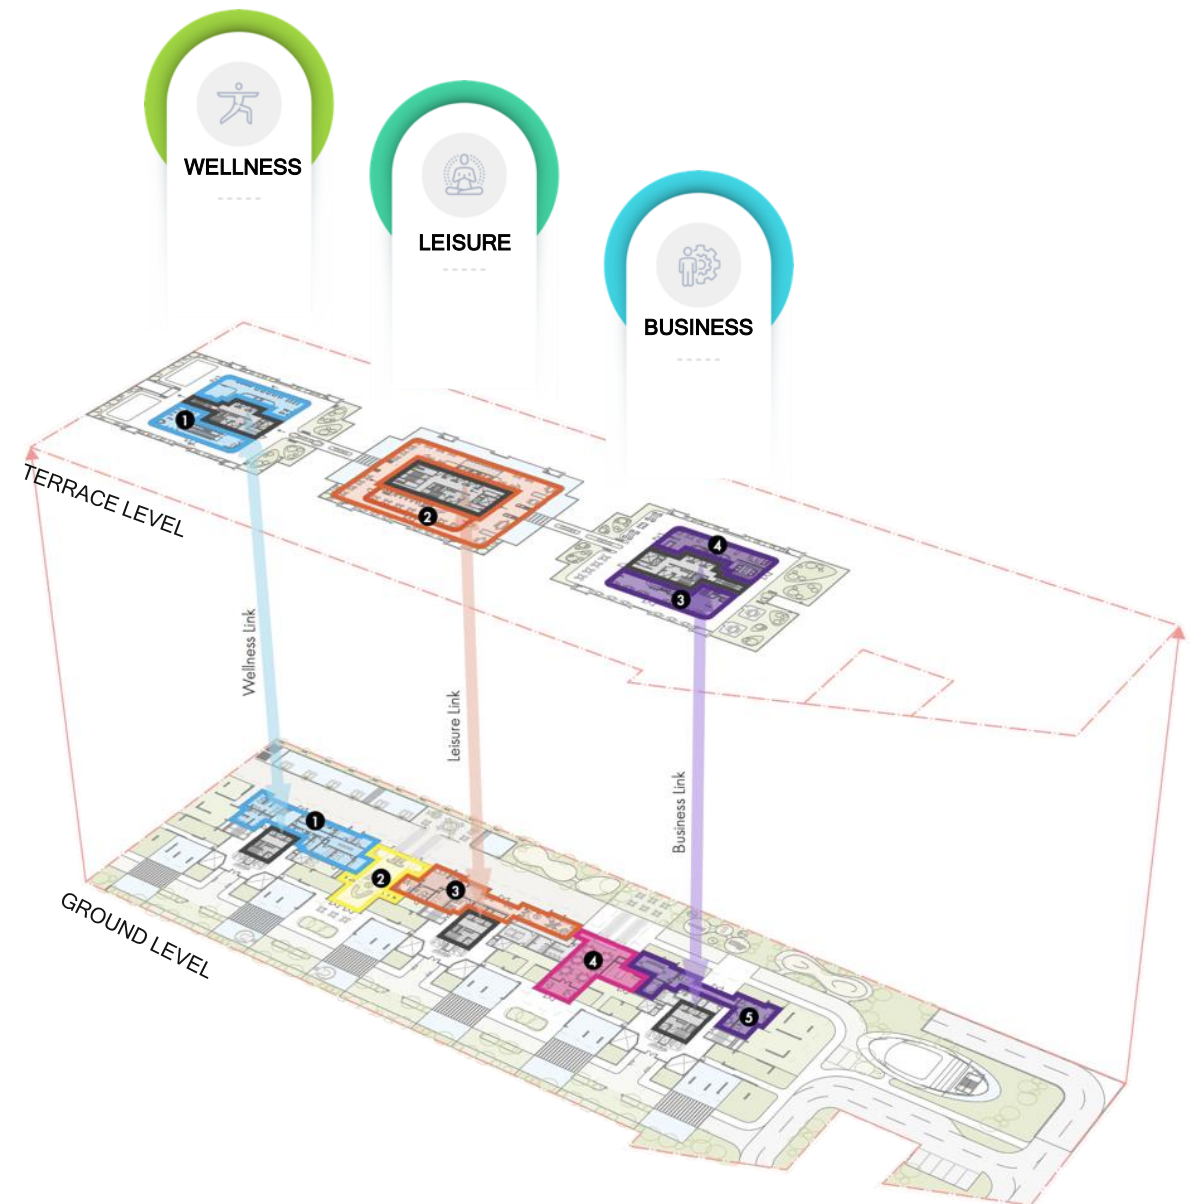

Marina Sands Bay, Singapore

The Skypark, Hong

Oxley & Stirling Residences, Australia

Pinnacle@Duxton,

Now Experience The Same In

GURUGRAM

LIVE THE LARGEST
AIR CLUB
In Gurugram
EXPERIENCE

THE CROWNING GLORY

That Is Set To Become the Beacon Of Luxury,
Adorned By A Waterfall Design

A UNIQUE CONCEPT OF ZONING AND CONNECTIVITY

- The club's program is distributed across the **ground floor** and the **rooftop**
- These are **linked by elevators**.
- Amenities within each tower are **paired based on their nature**:
 - the Spa is linked with the Gym,
 - the Family Zone with the Lagoon Restaurant
 - the Business Club with both the bar and Executive Lounge.

AirBridges connecting AirClub atop majestic towers

~1,25,000 SFT
Of Club Amenities

Connected Through
A Glass AirBridge

Making It The Largest
Interconnected Sky Experience
In Gurugram

STATE-OF-THE-ART SPORTS CLUB

GROUND LEVEL

LOWER GROUND

LEVEL - 1

CREATING A PERFECT ECOSYSTEM

For Every Desire Of Live,
Work, Leisure And More..

WELLNESS

The Healing Zone

- Skating Area
- Yoga
- Amphitheatre
- Garden
- Meditation Zone
- Games Area
- Sunken Ponds
- Swimming Pool
- Sauna
- Hamam
- Ice Room
- Steam Room
- Outdoor Fitness
- Water Feature
- Cloud Meditation
- Outdoor Classes
- Cardio
- Climbing Wall
- Banquet Hall
- Spa
- Playground
- Banquet Lawn