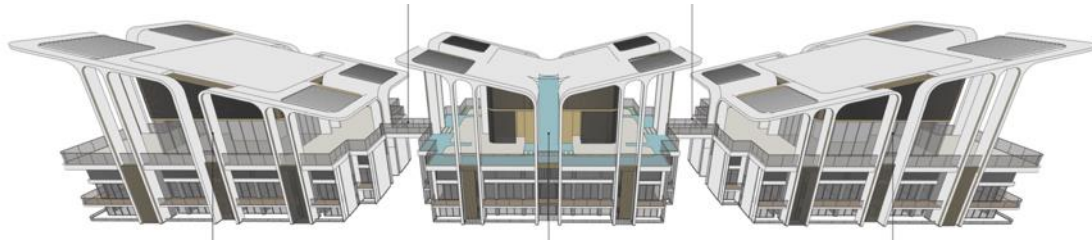

A UNIQUE CONCEPT

That Covers Every
Aspect Of Living

BEYOND IMAGINATION A SPECTACULAR VIEW

- An unparalleled façade design, where every line, exudes luxury and refinement
- All units get **outdoor visual experience**
- 4-to-a-core cluster gives corner units providing **two-sided outdoor experience**

THE CROWN

A BEACON OF ELEGANCE AND AUTHORITY

Standing tall atop the tower, the crown gleams with an aura of sophistication and power and a sense of regal authority.

A GRAND ARRIVAL

M&M
ALTITUDE

DROP-OFF

LOWER GROUND LEVEL

That Is Set To Become the Beacon Of Luxury,
Adorned By A Waterfall Design

A UNIQUE CONCEPT OF ZONING AND CONNECTIVITY

- The club's program is distributed across the **ground floor** and the **rooftop**
- These are **linked by elevators**.
- Amenities within each tower are **paired based on their nature**:
 - the Spa is linked with the Gym,
 - the Family Zone with the Lagoon Restaurant
 - the Business Club with both the bar and Executive Lounge.