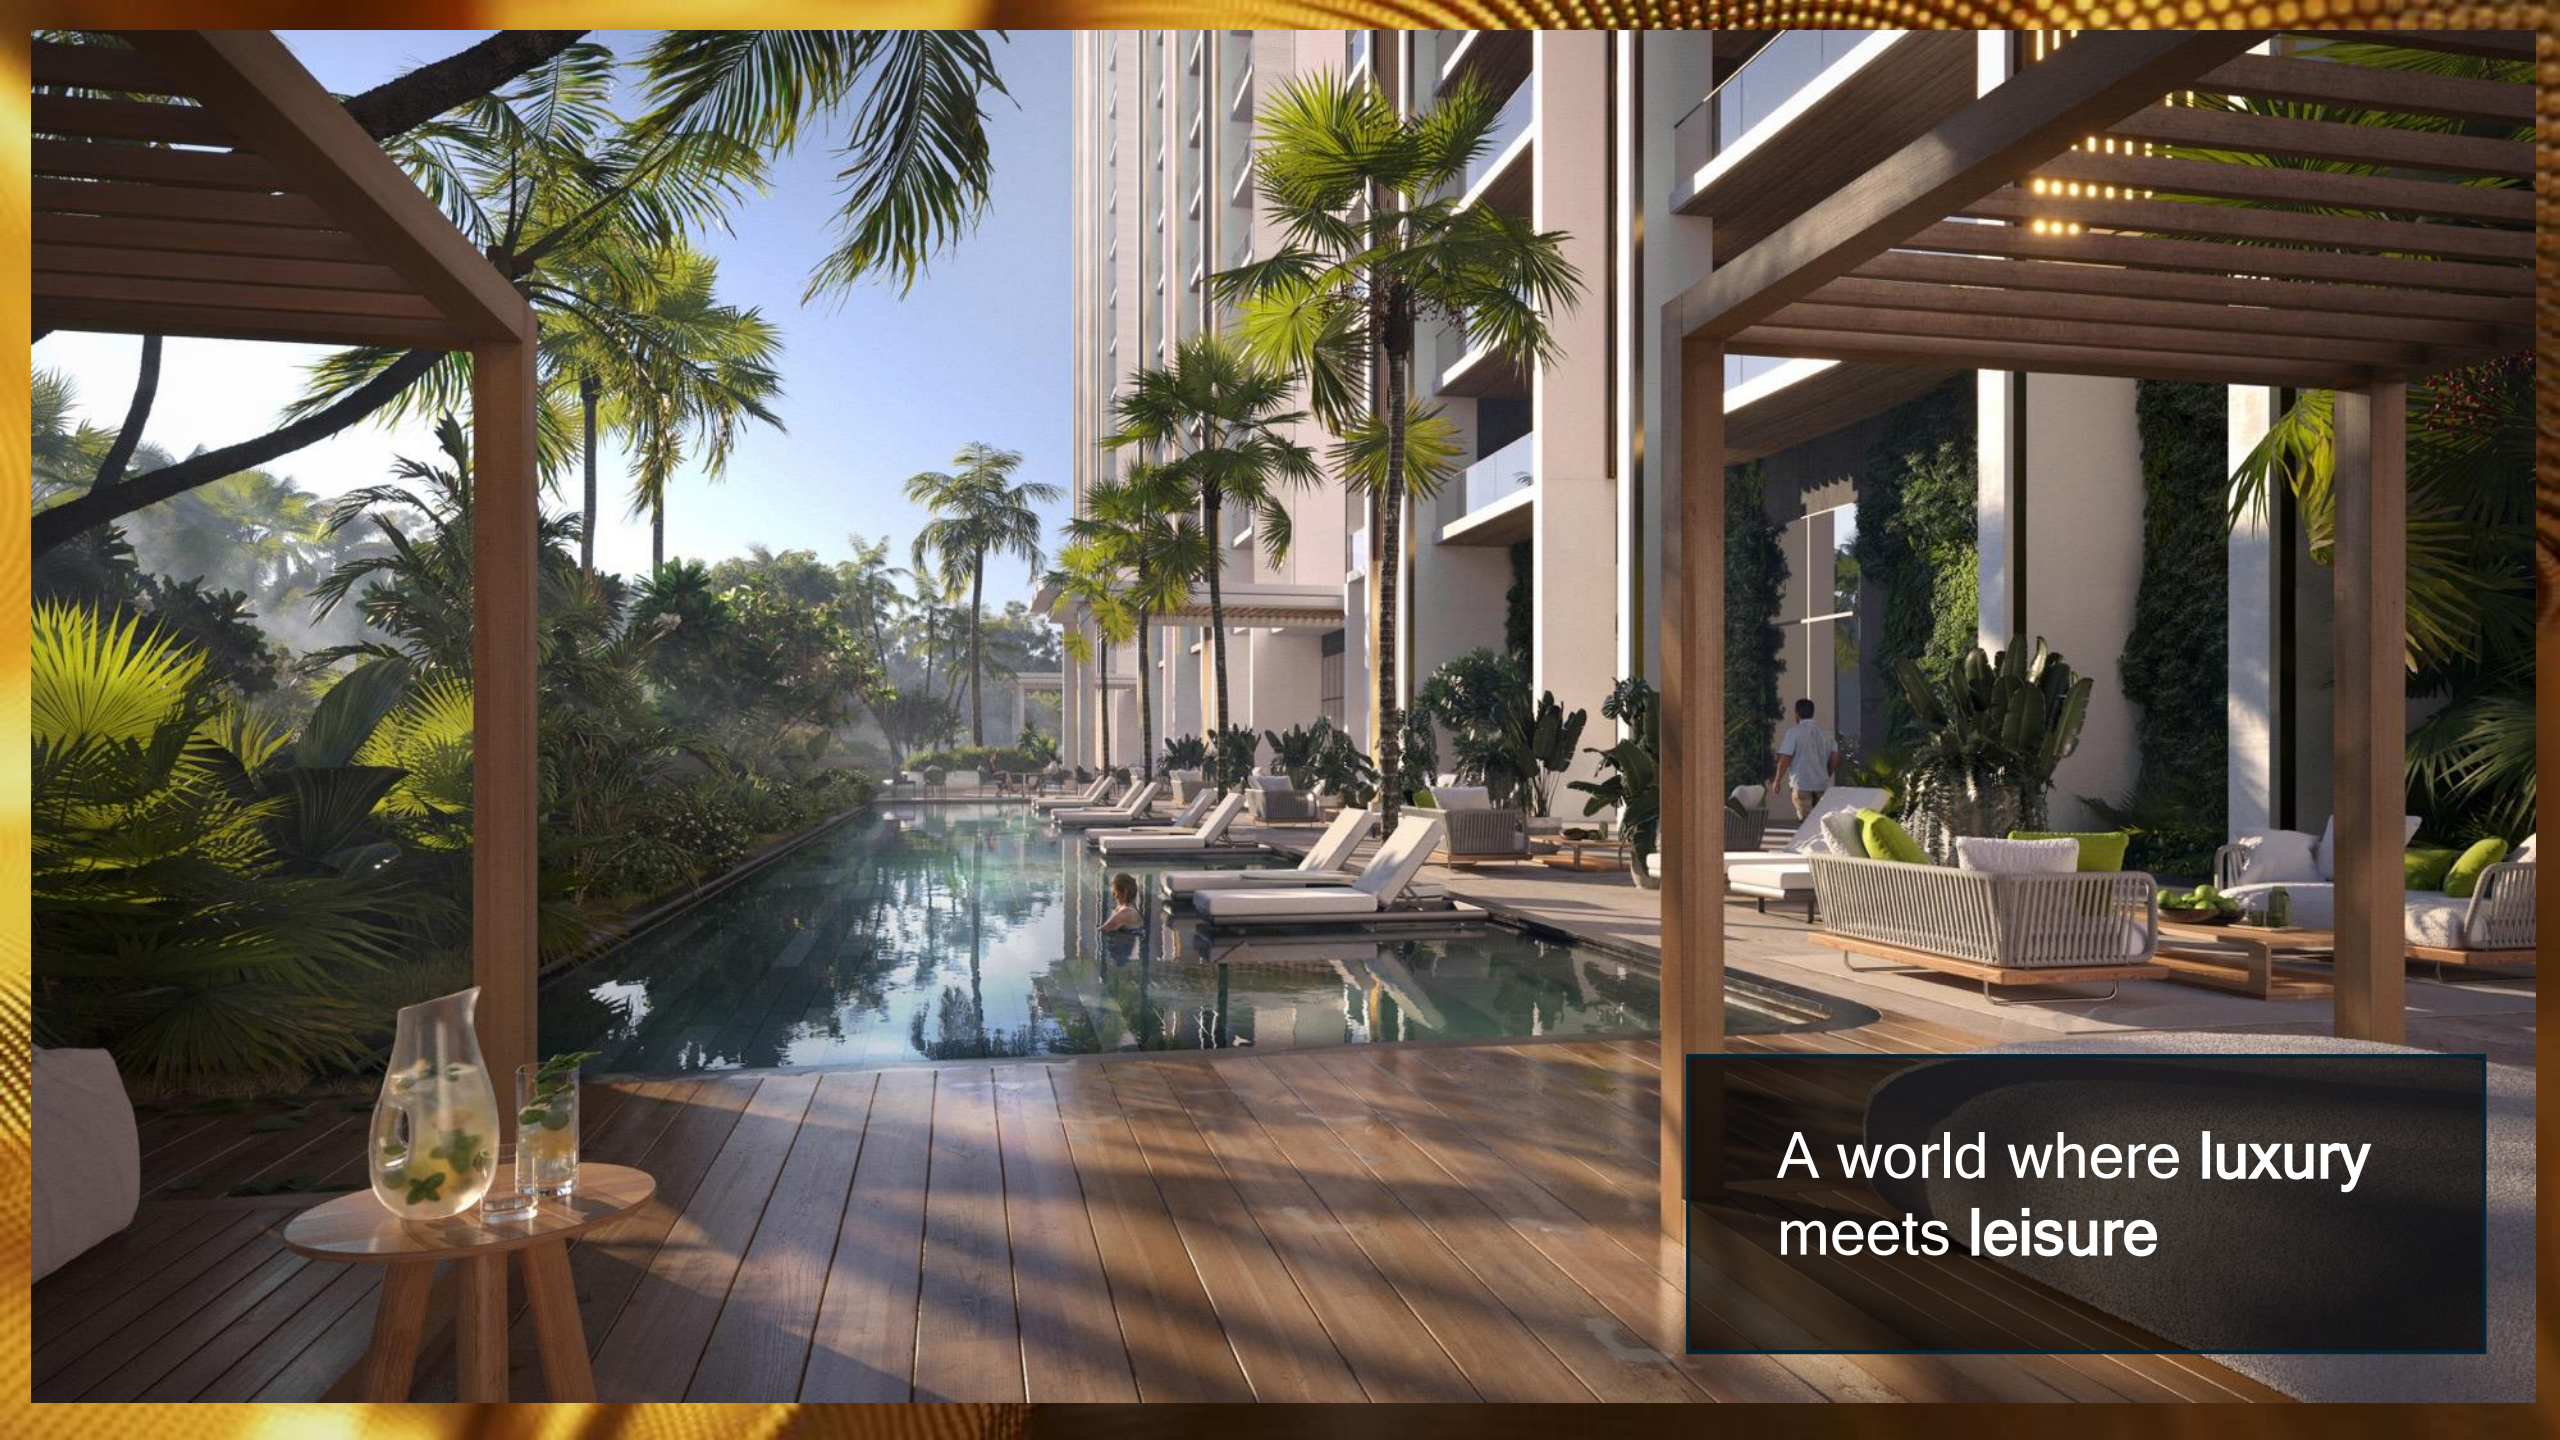

THE CROWN

A BEACON OF ELEGANCE AND AUTHORITY

Standing tall atop the tower, the crown gleams with an aura of sophistication and power and a sense of regal authority.

A GRAND ARRIVAL

M&M
ALTITUDE

DROP-OFF

LOWER GROUND LEVEL

TOWER ENTRANCE

A symphony of elegance and architectural brilliance.

A world where luxury
meets leisure

IT ISN'T JUST ABOUT LIVING

It's An Experience That
Takes Your Breath Away

Only A Few Names
Across The Globe Offers
A SCINTILLATING EXPERIENCE
IN THE SKY

That Is Set To Become the Beacon Of Luxury,
Adorned By A Waterfall Design

A UNIQUE CONCEPT OF ZONING AND CONNECTIVITY

- The club's program is distributed across the **ground floor** and the **rooftop**
- These are **linked by elevators**.
- Amenities within each tower are **paired based on their nature**:
 - the Spa is linked with the Gym,
 - the Family Zone with the Lagoon Restaurant
 - the Business Club with both the bar and Executive Lounge.