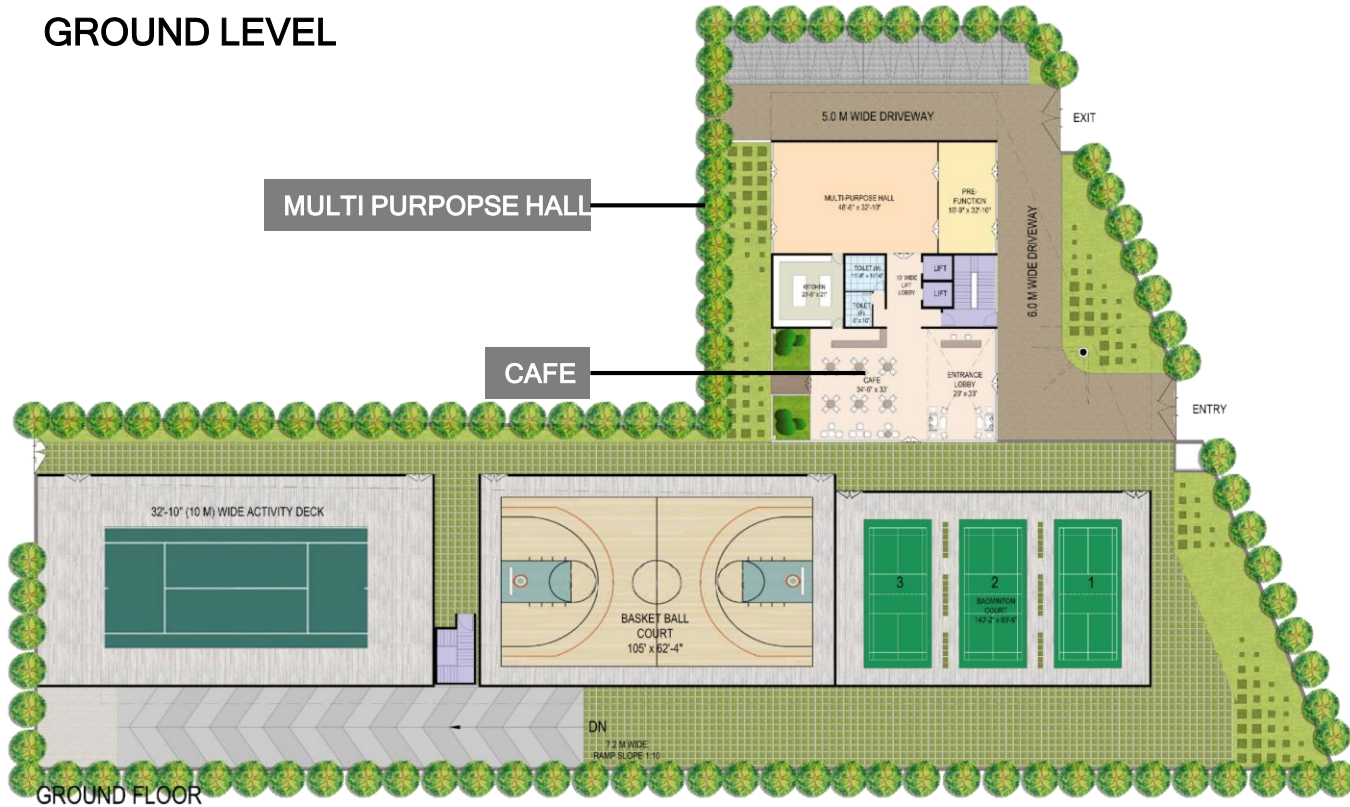

That Is Set To Become the Beacon Of Luxury,
Adorned By A Waterfall Design

A UNIQUE CONCEPT OF ZONING AND CONNECTIVITY

- The club's program is distributed across the **ground floor** and the **rooftop**
- These are **linked by elevators**.
- Amenities within each tower are **paired based on their nature**:
 - the Spa is linked with the Gym,
 - the Family Zone with the Lagoon Restaurant
 - the Business Club with both the bar and Executive Lounge.

AirBridges connecting AirClub atop majestic towers

~1,25,000 SFT
Of Club Amenities

Connected Through
A Glass AirBridge

Making It The Largest
Interconnected Sky Experience
In Gurugram

STATE-OF-THE-ART SPORTS CLUB

GROUND LEVEL

LOWER GROUND

LEVEL - 1

CREATING A PERFECT ECOSYSTEM

For Every Desire Of Live,
Work, Leisure And More..

WELLNESS

The Healing Zone

- Skating Area
- Yoga
- Amphitheatre
- Garden
- Meditation Zone
- Games Area
- Sunken Ponds
- Swimming Pool
- Sauna
- Hamam
- Ice Room
- Steam Room
- Outdoor Fitness
- Water Feature
- Cloud Meditation
- Outdoor Classes
- Cardio
- Climbing Wall
- Banquet Hall
- Spa
- Playground
- Banquet Lawn